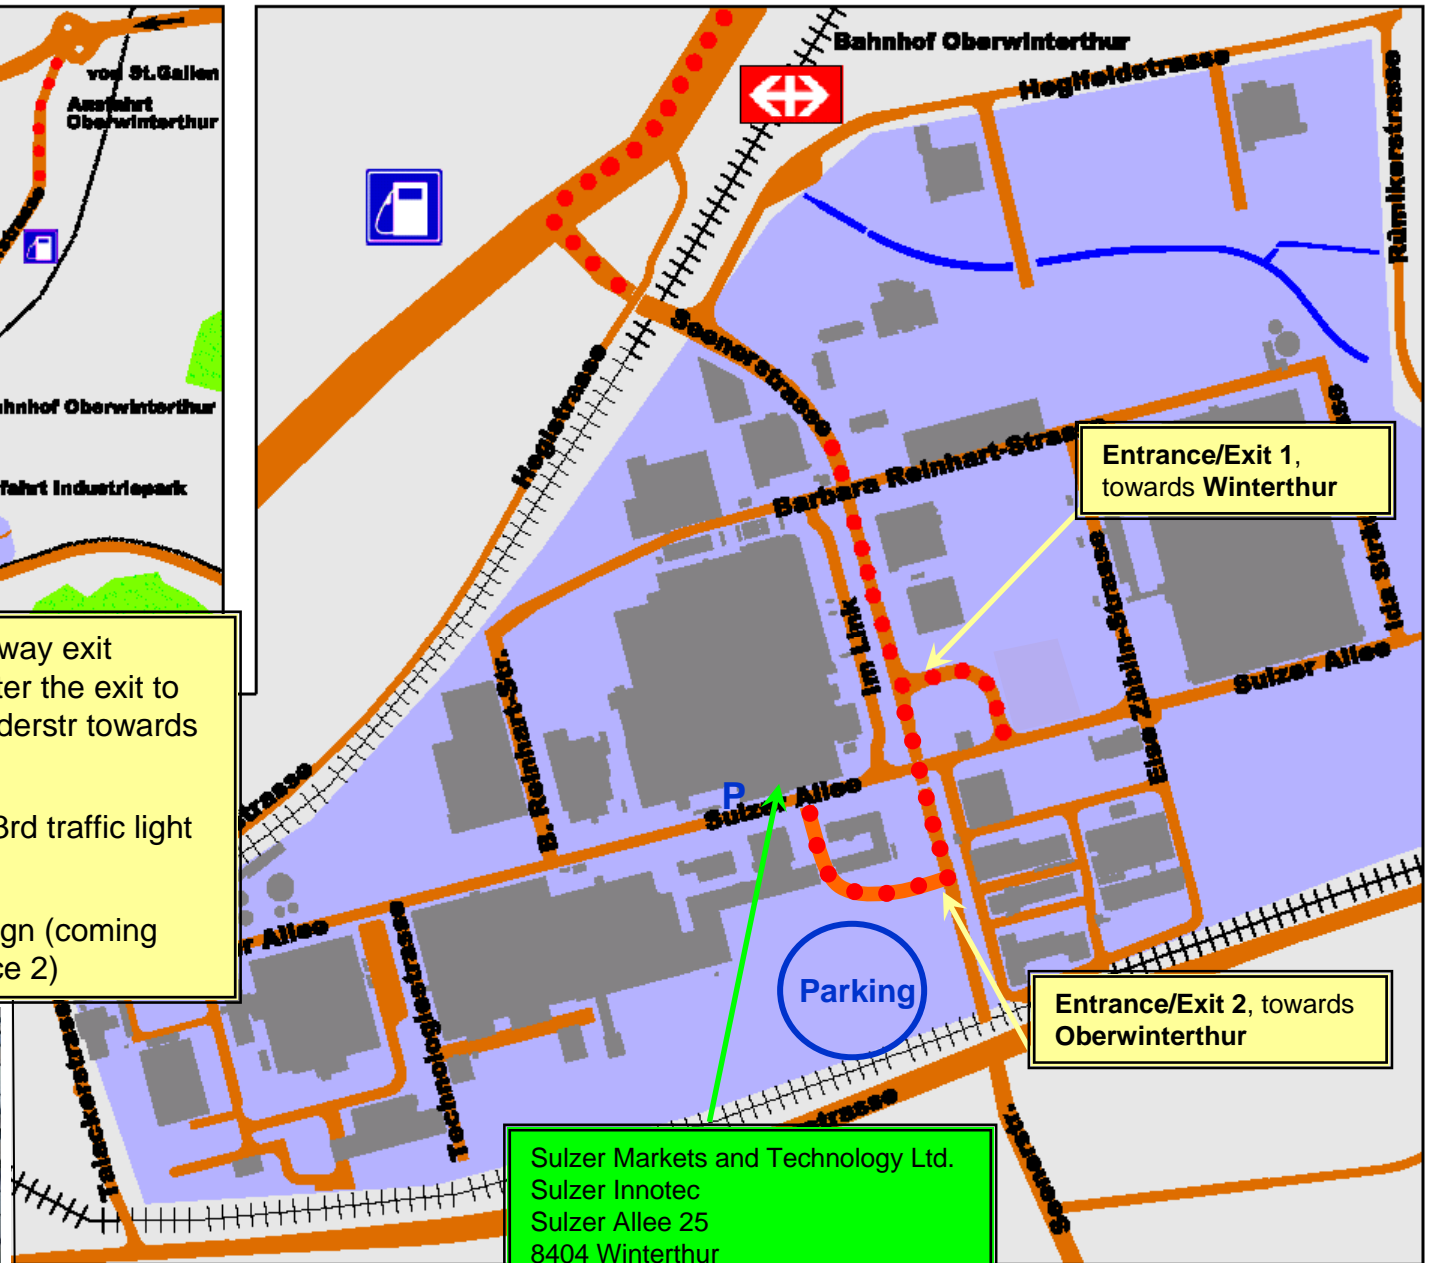

Map "Industriepark Oberwinterthur"

Coming from Zurich: leave motorway exit "Oberwinterthur", (this is just after the exit to Ohringen). Drive along Frauenfelderstr towards Oberwinterthur.

In Oberwinterthur turn left at the 3rd traffic light towards "Turbenthal".

Look out for the "Industriepark" sign (coming from Oberwinterthur take Entrance 2)

Sulzer Markets and Technology Ltd.
Sulzer Innotec
Sulzer Allee 25
8404 Winterthur