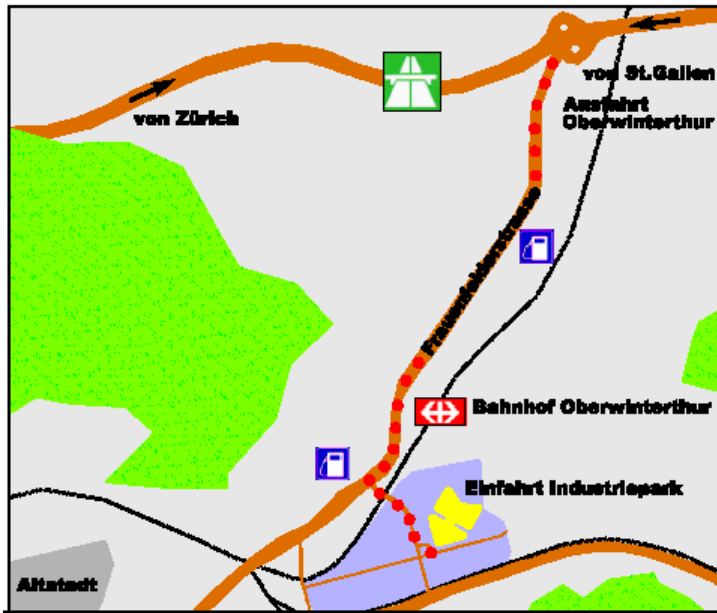

Map "Industriepark Oberwinterthur"

Coming from Zurich: leave motorway exit "Oberwinterthur", (this is just after the exit to Ohringen). Drive along Frauenfelderstr towards Oberwinterthur.

In Oberwinterthur turn left at the 3rd traffic light towards "Turbenthal".

Look out for the "Industriepark" sign (coming from Oberwinterthur take Entrance 2)

Sulzer Markets and Technology Ltd.
Sulzer Innotec
Sulzer Allee 25
8404 Winterthur