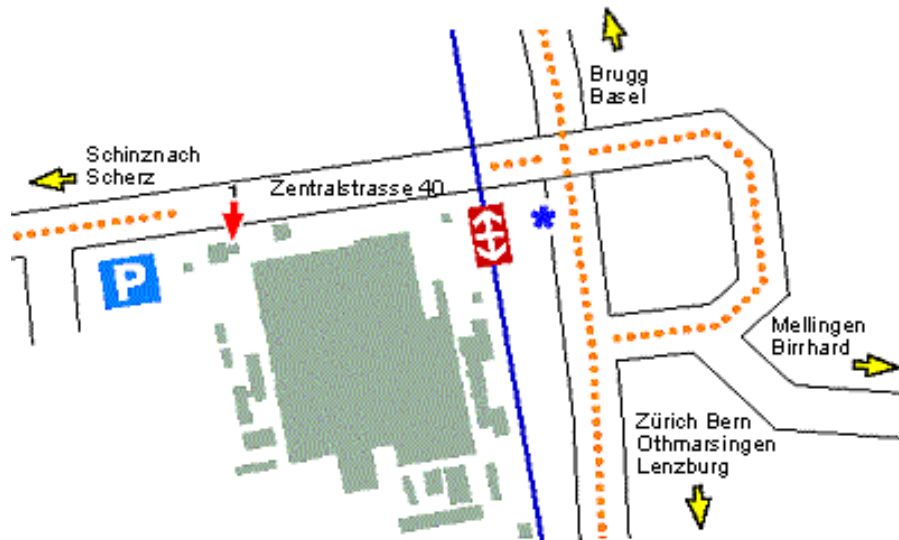

E-Mail: messraum.birr@sulzer.com

Coming from Zürich or Bern:

Take exit "Mägenwil" direction "Brugg". To Birr turn right on the traffic light. After 200 meters turn left to the portier 1.

Coming from Basel:

Take exit "Birrfeld Süd" direction "Birrfeld Süd". To Birr turn left on the traffic light. After 200 meters turn left to the portier 1.